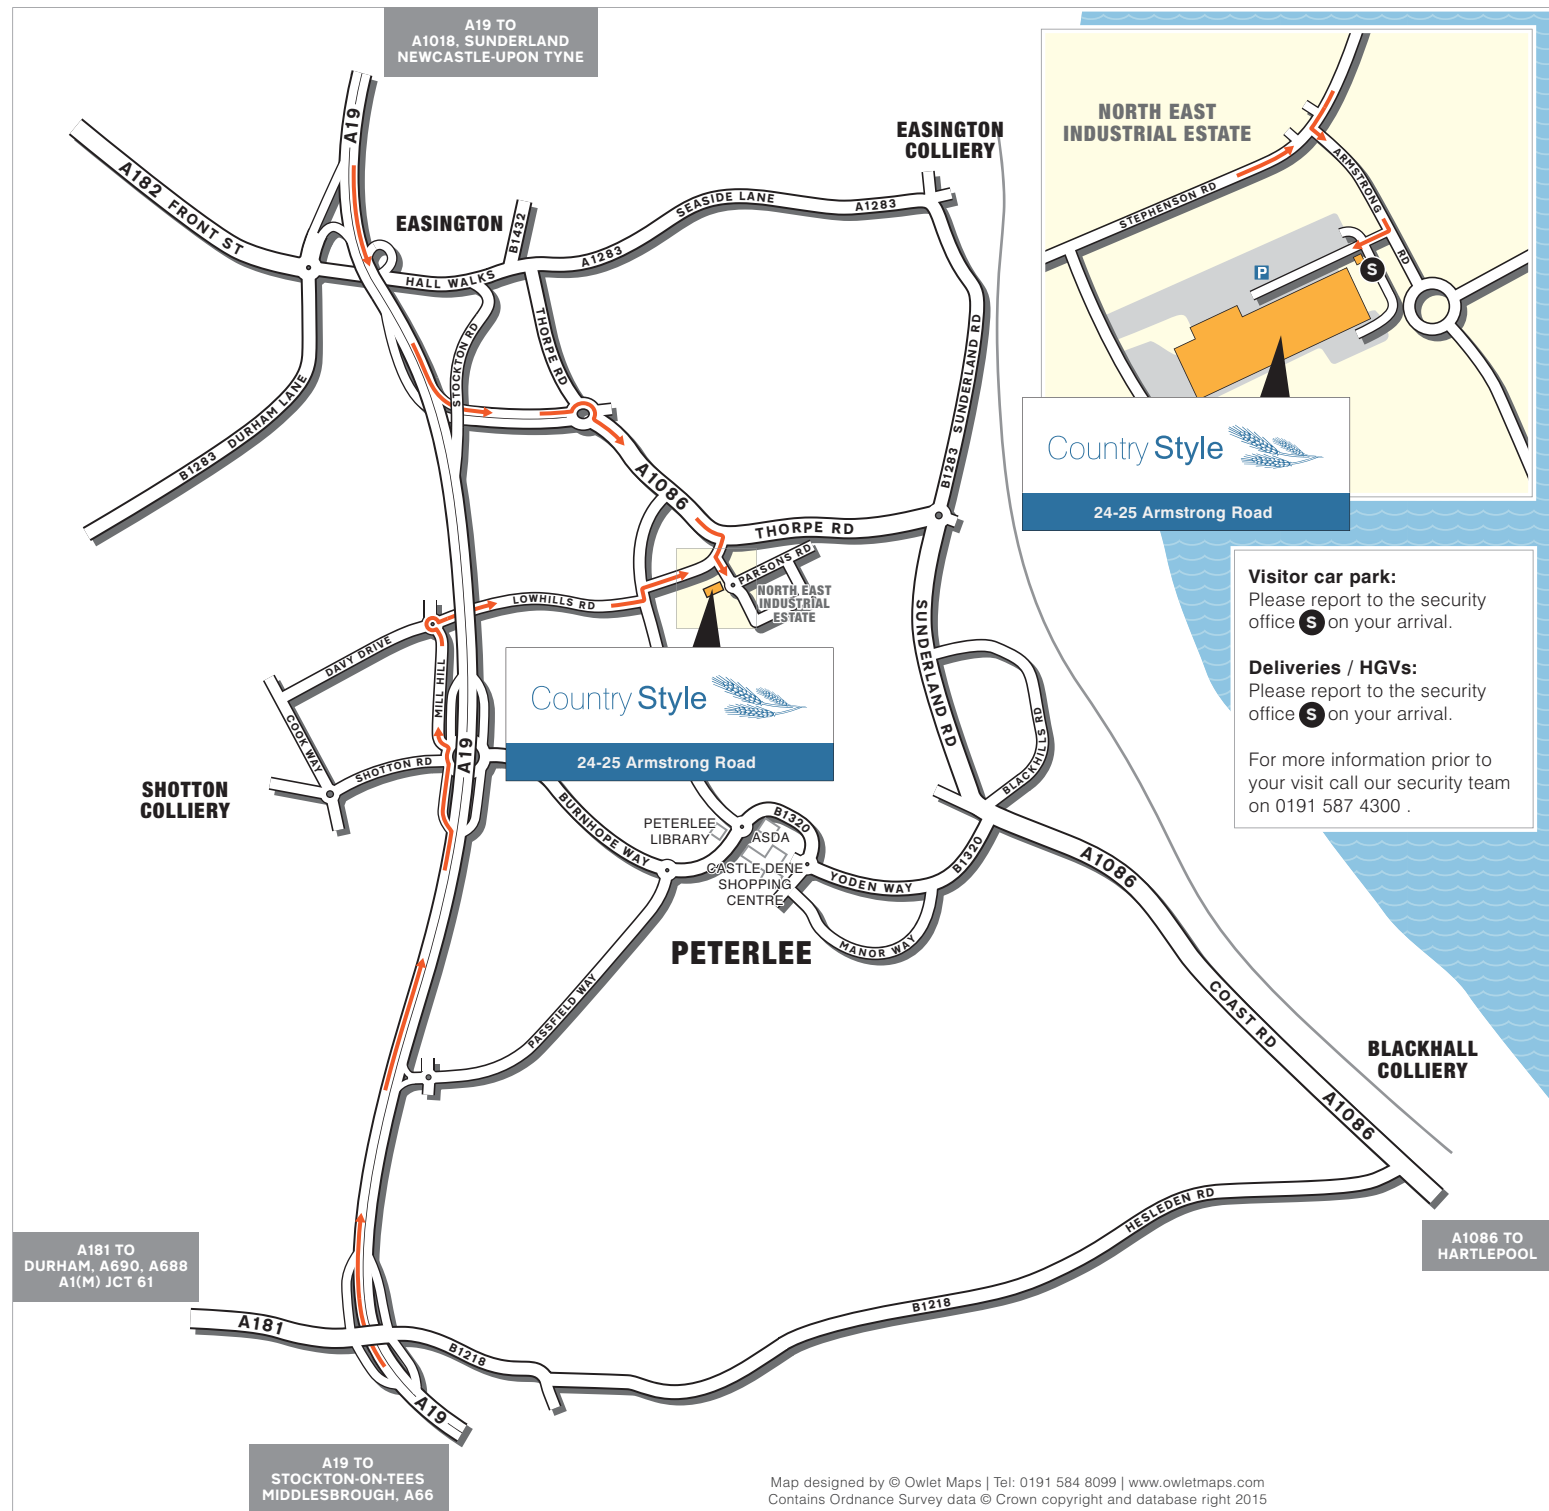

Country Style Foods

24-25 Armstrong Road
North East Industrial Estate
Peterlee SR8 5AJ

Tel: +44 (0)191 587 4300
www.countrystyle.co.uk

How to find us

By Rail - Hartlepool Station

Approximately 25 minutes by taxi.
For information on train operators and times
telephone National Rail Enquiries on 0845 7484950.

By Air - By Air - Durham Tees Valley Airport

Approximately 35 minutes drive.
www.durhamteesvalleyairport.com

Newcastle Airport

Approximately 45 minutes drive.
www.newcastleairport.com.co.uk

Visitor car park:
Please report to the security office **S** on your arrival.